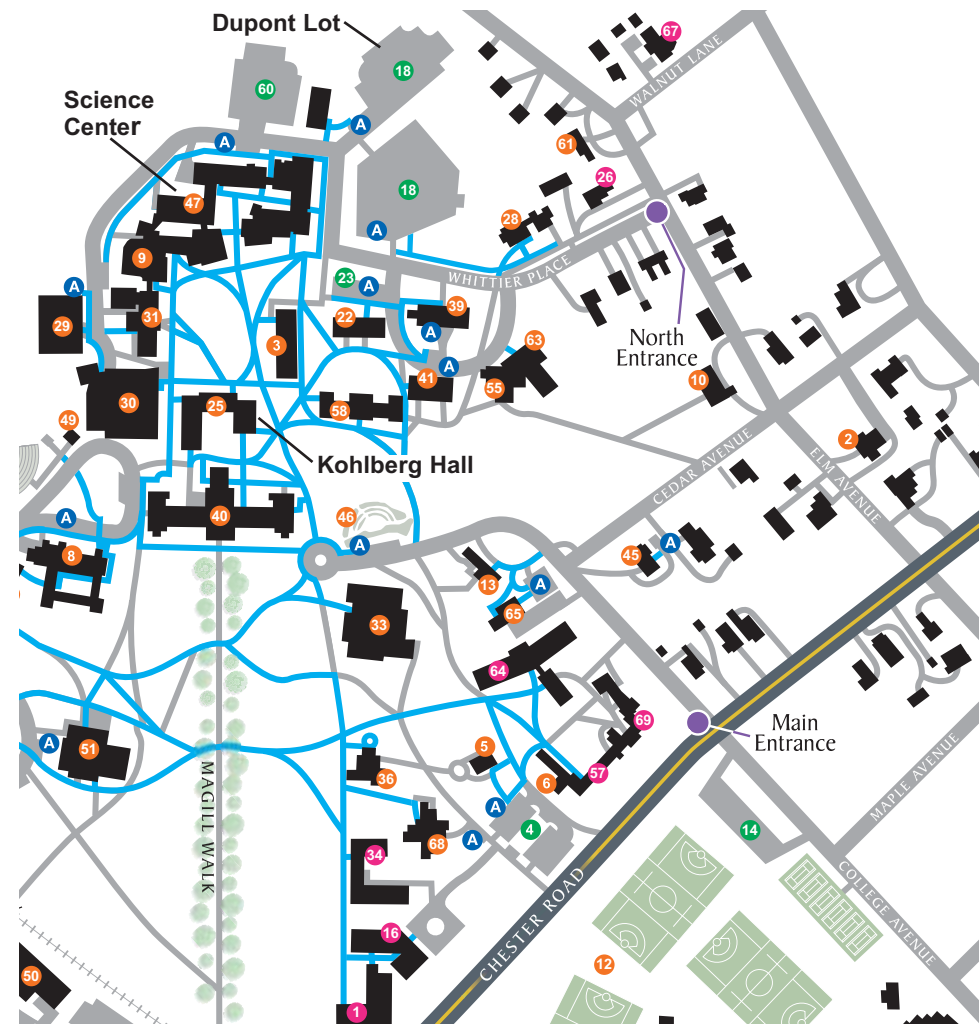

From the NORTH (New Jersey Turnpike or I-95)

Take the New Jersey Turnpike to Exit 6 (I-276 West/Pennsylvania Turnpike). Follow I-276 West to Exit 20 (I-476 South, towards Philadelphia/Chester). Take I-476 South to Exit 3, Media/Swarthmore. At bottom of exit ramp, follow sign for Swarthmore by turning left onto Baltimore Pike. (Directions continue below)

From the SOUTH (I-95)

Follow I-95 North to Exit 7 (in Pennsylvania), I-476 North/Plymouth Meeting. Take I-476 to Exit 3, Media/Swarthmore. At the bottom of the exit ramp, follow the sign for Swarthmore by turning right onto Baltimore Pike. (Directions continue below)

From the WEST (via the Pennsylvania Turnpike)

From Exit 326, Valley Forge, Take I-76 East, Schuylkill Expressway, about 4 miles to I-476 South. Take I-476 approximately 12 miles to Exit 3, Media/Swarthmore. At the bottom of the exit ramp, follow the signs to Swarthmore by turning left onto Baltimore Pike. (Directions continue below) Stay in the right lane and in less than 1/4-mile turn right onto Route 320 South. At the first light turn right to stay on 320. At the next light turn right onto College Avenue. On College Avenue take your first right onto Cedar Lane. At the next stop sign turn left onto Elm Avenue. Turn left onto Whittier Place, marked by stone pillars. Proceed to the end of Whittier Place and turn right into the Dupont parking lot.

Swarthmore Campus Map

Location of Events

PresentationScience Center, Room 101
 LunchKohlberg Hall, Scheuer Room
 ParkingDupont Lot